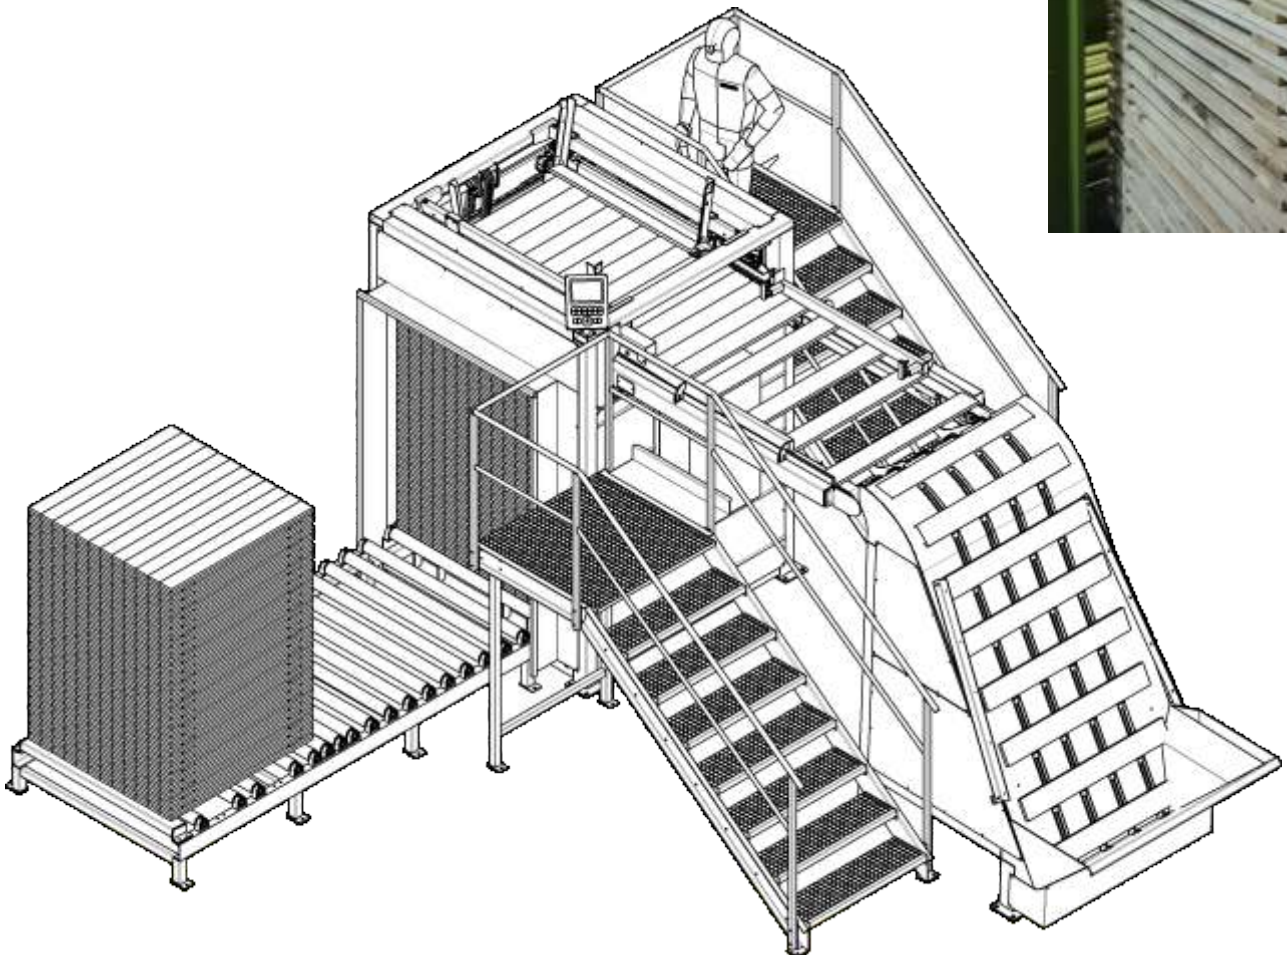

SD 80 Board stacker

Technical details:

- Length of boards 800/1200 mm
- Width of boards 100 – 145 mm
- Stacking height 1650 mm
- Productivity 16 layers/min.
- Stacking with any desired number of spacers or without any spacers