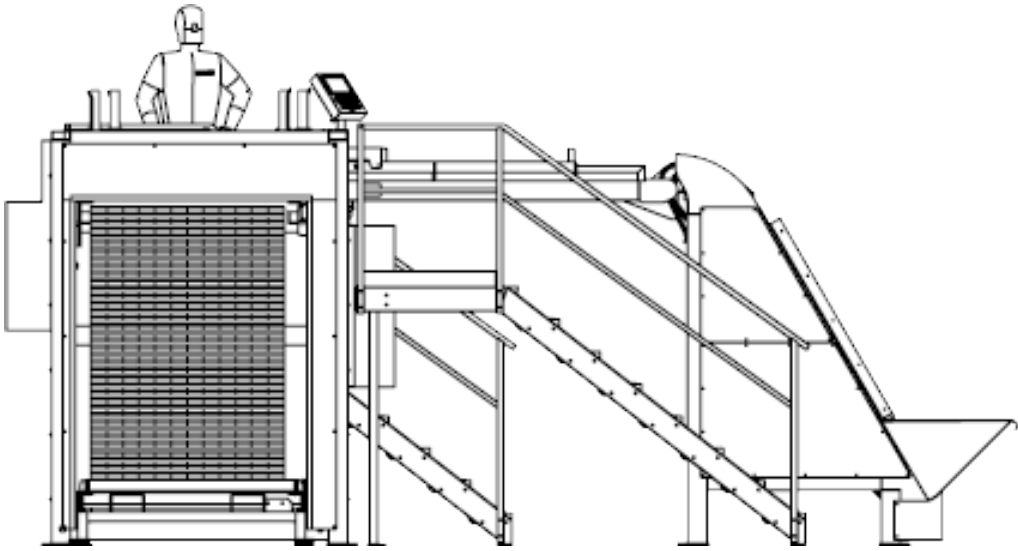

SD 80 Board stacker

Technical details:

- Length of boards 800/1200 mm
- Width of boards 100 – 145 mm
- Stacking height 1650 mm
- Productivity 16 layers/min.
- Stacking with any desired number of spacers or without any spacers